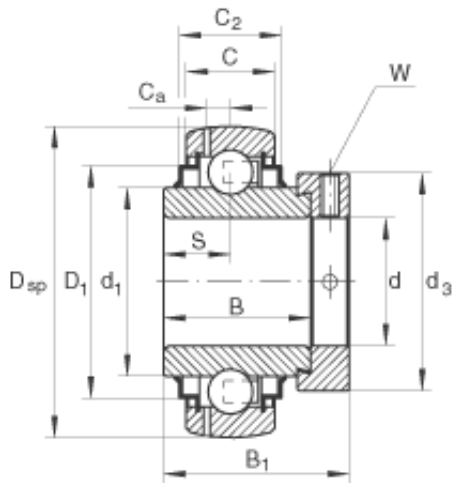

### INA GE50-KRR-B-FA125.5 deep groove ball bearings

Bearing No. GE50-KRR-B-FA125.5

GE50-KRR-B-FA125.5 Bearing 2D drawings and 3D CAD models

Size	50x90x62.8 mm
Bore Diameter	50 mm
Outer Diameter	90 mm
Width	62,8 mm
d	50 mm
D <sub>SP</sub>	90 mm
B <sub>1</sub>	62,8 mm
B	49,2 mm
C	22 mm
C <sub>2</sub>	26,4 mm
C <sub>a</sub>	6,9 mm
D <sub>1</sub>	77,3 mm
d <sub>1</sub>	62,8 mm
d <sub>3 max</sub>	69 mm
S	24,6 mm
W	5 mm
m	0,99 kg / Weight
C <sub>r</sub>	37500 N / Dynamic load rating (radial)
C <sub>0r</sub>	23200 N / Static load rating (radial)
Category	Bearings
Inventory	0.0
Manufacturer Name	SCHAEFFLER GROUP
Minimum Buy Quantity	N/A