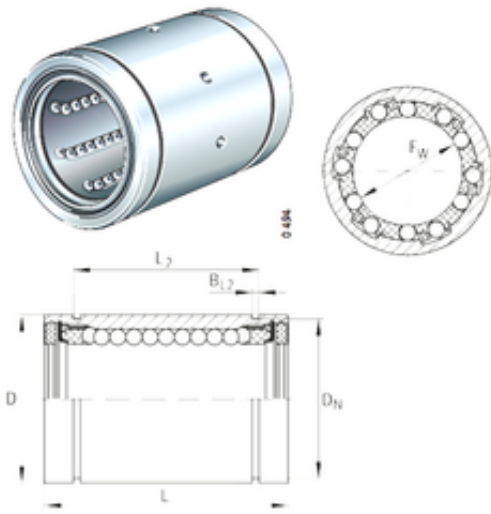

## INA KB25 linear bearings

Bearing No. KB25

KB25 Bearing 2D drawings and 3D CAD models

Bore Diameter	25 mm
Outer Diameter	40 mm
Fw	25 mm
D	40 mm
Dn	37,5 mm
L2	43,7 mm
N2	2,5 mm
L	58 mm
BL2	1,85 mm
Weight	0,19 Kg
Basic dynamic load rating (C)	2,95 kN