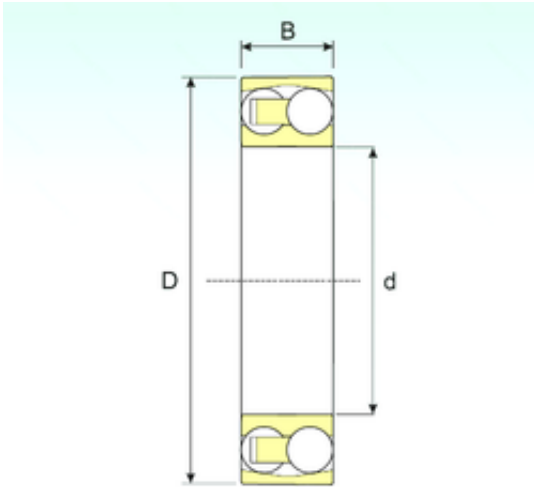

EYA Bearing Roller Industry Co.,Ltd

ISB 1218 self aligning ball bearings

Bearing No. 1218

Size	90x160x30 mm
Bore Diameter	90 mm
Outer Diameter	160 mm
Width	30 mm
d	90 mm
D	160 mm
B	30 mm
C	30 mm
Weight	2,5 Kg
Basic dynamic load rating (C)	56,06 kN
Basic static load rating (C0)	23,13 kN
(Grease) Lubrication Speed	4054,5 r/min

1218 Bearing 2D drawings and 3D CAD models