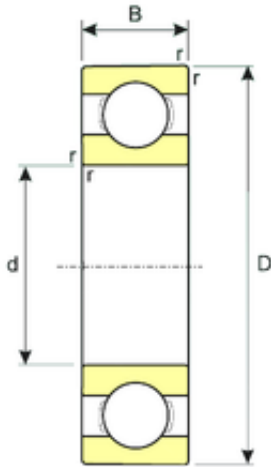

EYA Bearing Roller Industry Co.,Ltd

ISB 16003 deep groove ball bearings

Bearing No. 16003

| | |
|-------------------------------|-------------|
| Size | 17x35x8 mm |
| Bore Diameter | 17 mm |
| Outer Diameter | 35 mm |
| Width | 8 mm |
| d | 17 mm |
| D | 35 mm |
| B | 8 mm |
| C | 8 mm |
| Weight | 0,032 Kg |
| Basic dynamic load rating (C) | 6,24 kN |
| Basic static load rating (C0) | 3,19 kN |
| (Grease) Lubrication Speed | 21420 r/min |

16003 Bearing 2D drawings and 3D CAD models