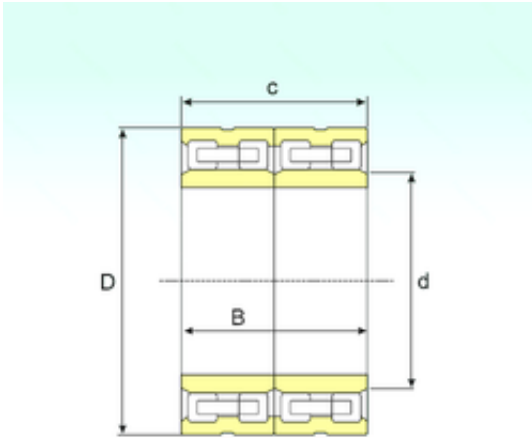

EYA Bearing Roller Industry Co.,Ltd

ISB FCD 96136420 cylindrical roller bearings

Bearing No. FCD 96136420

Size	480x680x420 mm
Bore Diameter	480 mm
Outer Diameter	680 mm
Width	420 mm
d	480 mm
D	680 mm
B	420 mm
C	420 mm
Weight	510 Kg
Basic dynamic load rating (C)	8400 kN

FCD 96136420 Bearing 2D drawings and 3D CAD models