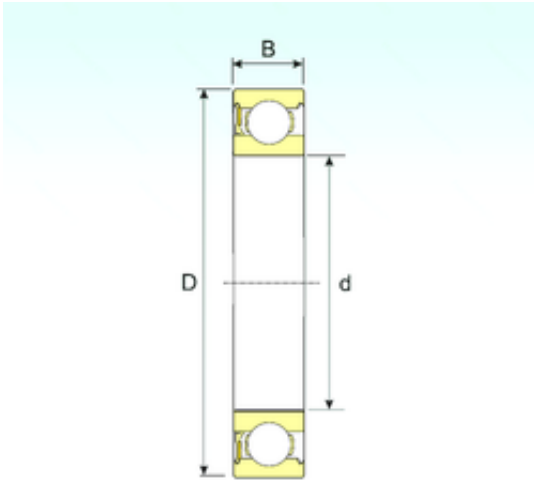

EYA Bearing Roller Industry Co.,Ltd

ISB 6306-RZ deep groove ball bearings

Bearing No. 6306-RZ

Size	30x72x19 mm
Bore Diameter	30 mm
Outer Diameter	72 mm
Width	19 mm
d	30 mm
D	72 mm
B	19 mm
C	19 mm
Weight	0,35 Kg
Basic dynamic load rating (C)	29,01 kN
Basic static load rating (C0)	15,68 kN

6306-RZ Bearing 2D drawings and 3D CAD models