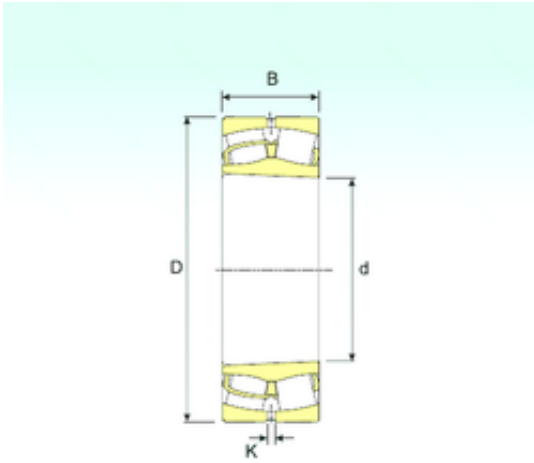

EYA Bearing Roller Industry Co.,Ltd

22326 K Bearing 2D drawings and 3D CAD models

ISB 22326 K spherical roller bearings

Bearing No. 22326 K

Size	130x280x93 mm
Bore Diameter	130 mm
Outer Diameter	280 mm
Width	93 mm
d	130 mm
D	280 mm
B	93 mm
C	93 mm
K	9 mm
Weight	29 Kg
Basic dynamic load rating (C)	1098 kN
Basic static load rating (C0)	1294 kN
(Grease) Lubrication Speed	1836 r/min