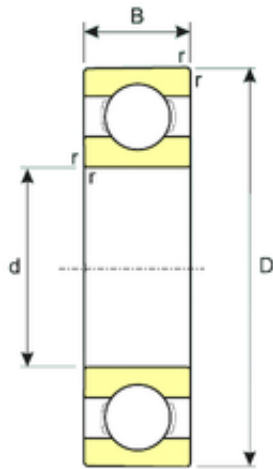

## ISB 624 deep groove ball bearings

Bearing No. 624

Size	4x13x5 mm
Bore Diameter	4 mm
Outer Diameter	13 mm
Width	5 mm
d	4 mm
D	13 mm
B	5 mm
C	5 mm
Weight	0,0031 Kg
Basic dynamic load rating (C)	0,92 kN
Basic static load rating (C0)	0,29 kN
(Grease) Lubrication Speed	51255 r/min

624 Bearing 2D drawings and 3D CAD models